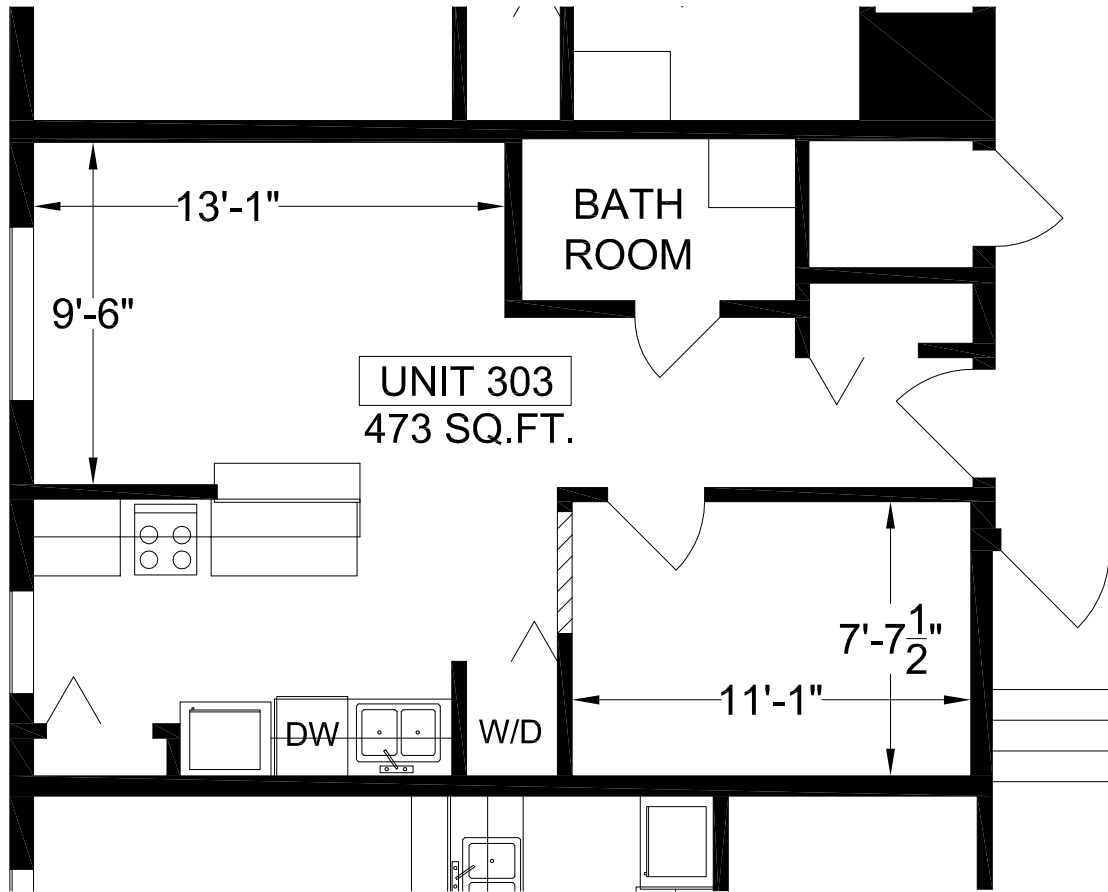

3RD FLOOR
493 BURNSIDE E. ROAD
VICTORIA BC

PREPARED FOR
MIDTOWN MEWS
WAI WING MEW AND
CHEW'S T.V. & STEREO LTD.
493 BURNSIDE RD
VICTORIA BC

MEASURE MASTERS
VANCOUVER ISLAND - COMMERCIAL
3034 WESTDOWNE ROAD
VICTORIA BC V8R 5G2
TEL 250 472 2653 FAX 250 472 2683